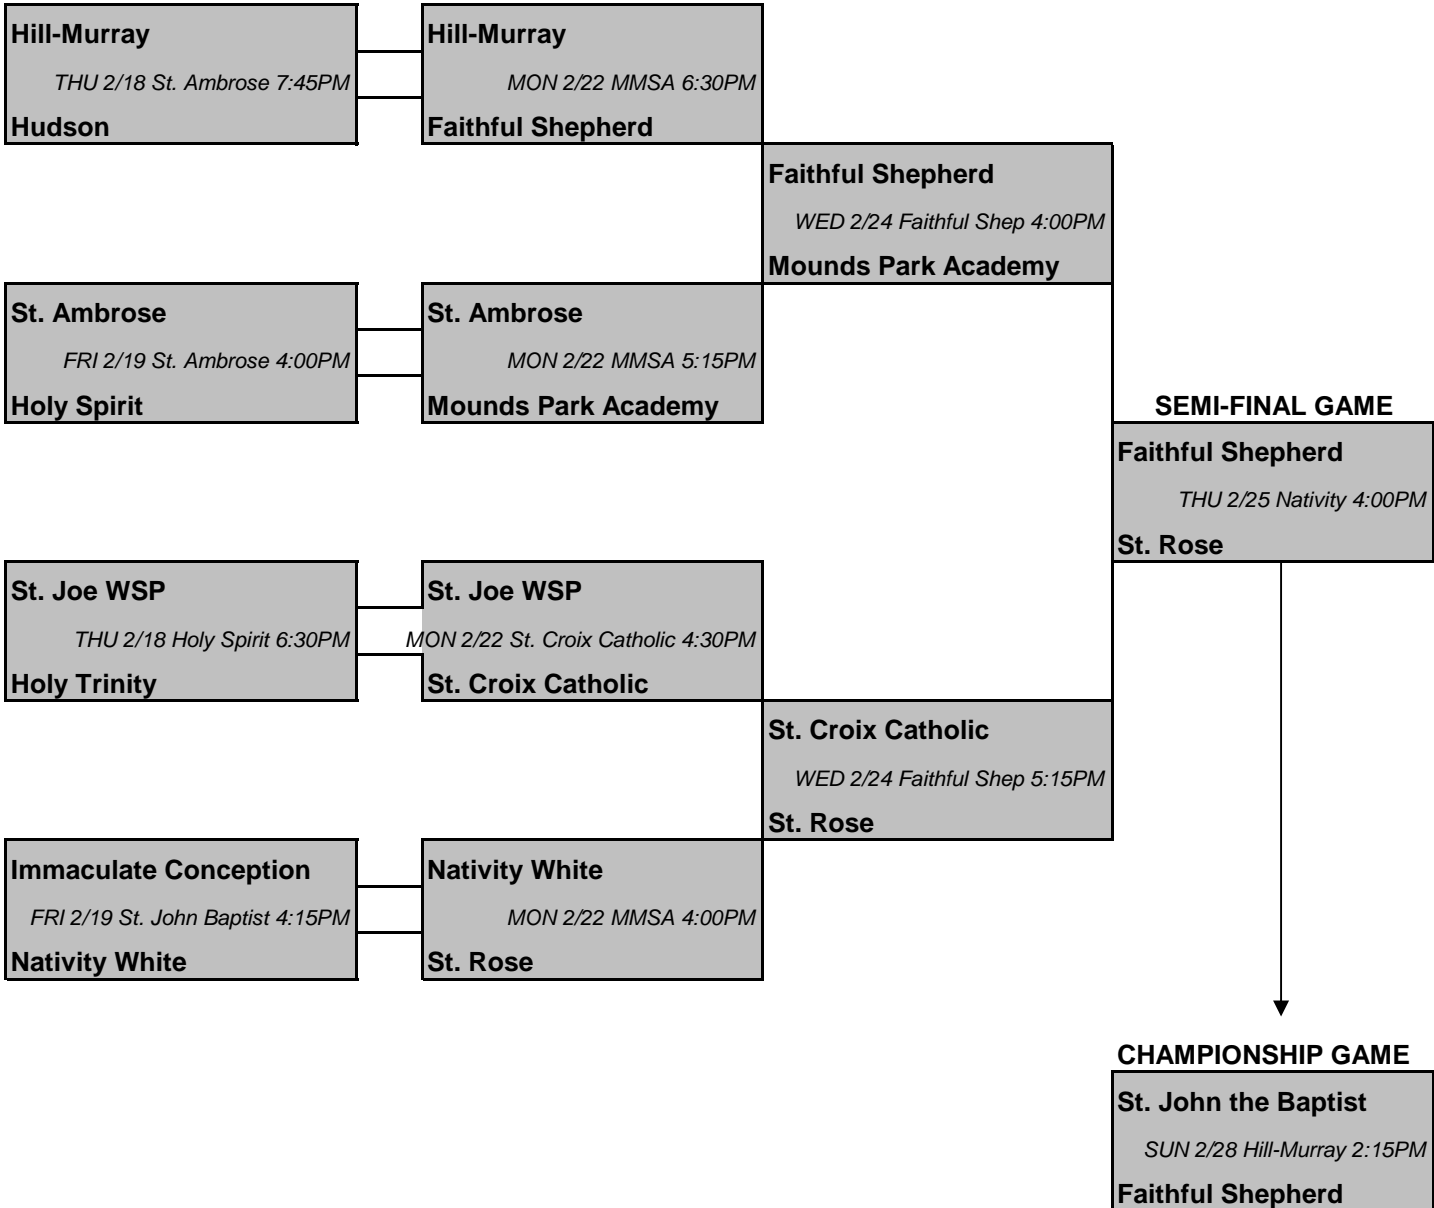

<u>CATHOLIC</u>	<u>ATHLETIC</u>	<u>ASSOCIATION</u>
<u>2010</u>	<u>GIRLS B BASKETBALL</u>	<u>ORANGE BRACKET</u>

Playoffs are single elimination.

The Association stresses participation, inclusion, and sportsmanship.

Admission will be collected at every site.
 Adults \$2.00
 Children \$1.00