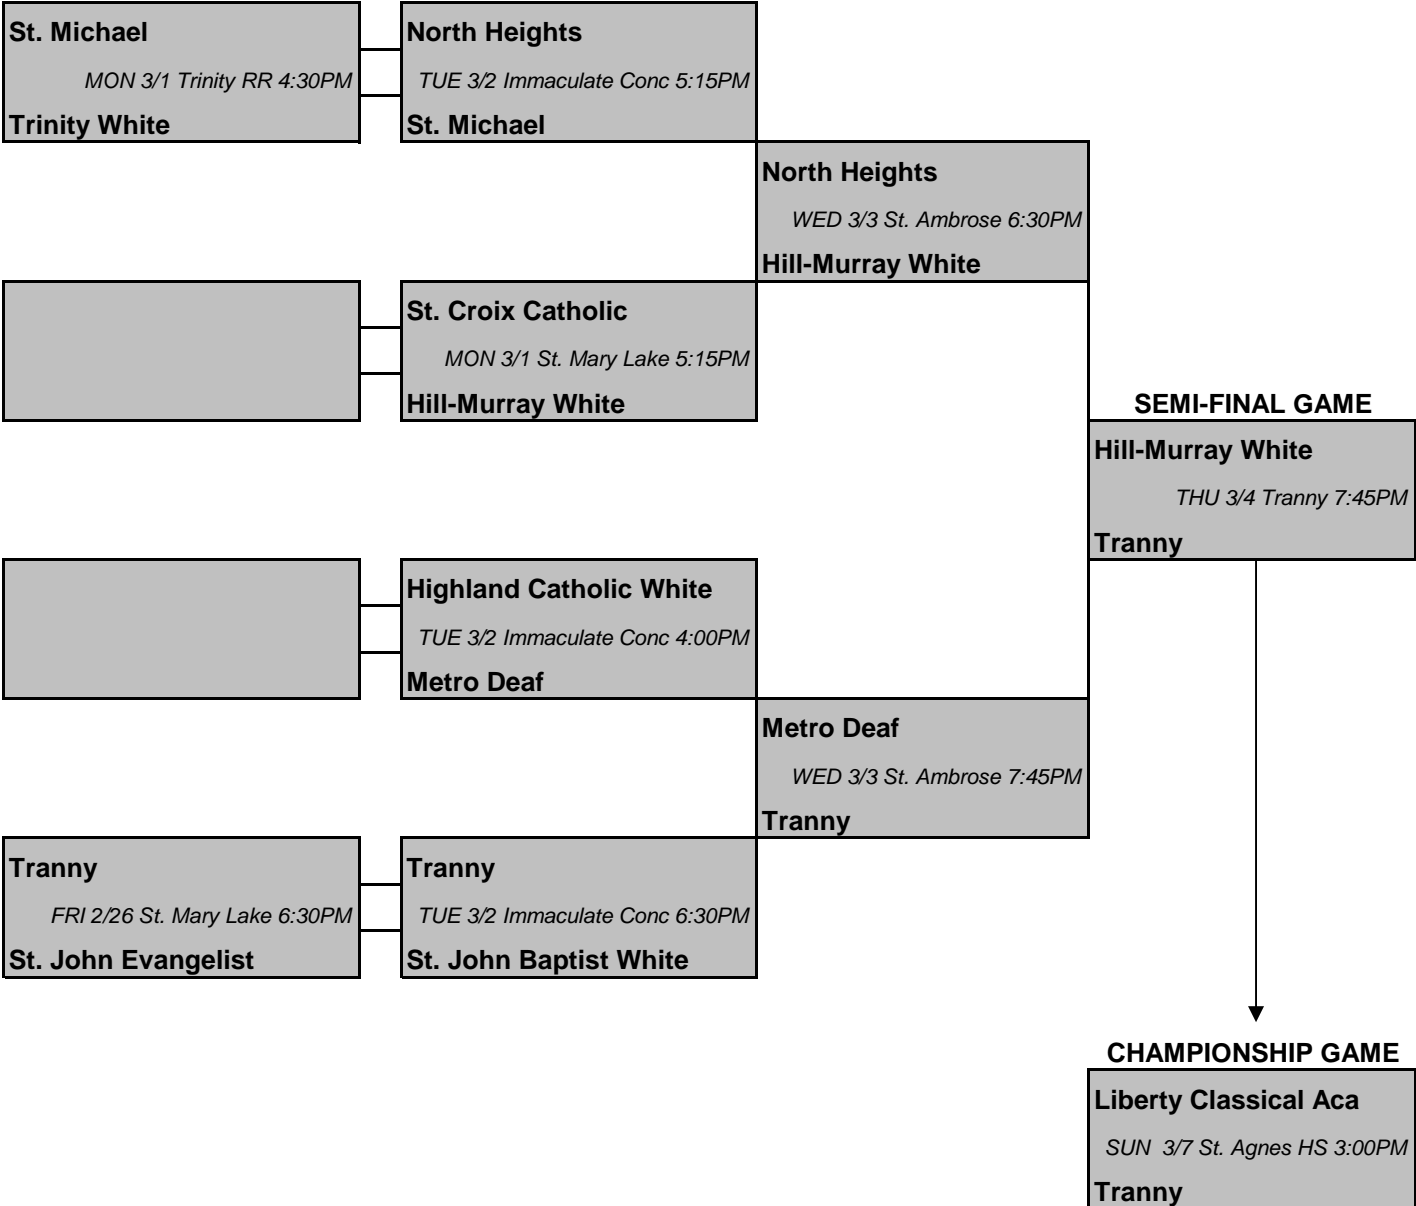

<u>CATHOLIC</u>	<u>ATHLETIC</u>	<u>ASSOCIATION</u>	
<u>2010</u>	<u>BOYS A CLASS D</u>	<u>BASKETBALL</u>	<u>BLUE BRACKET</u>

Playoffs are
single
elimination.

The Association
stresses participation,
inclusion, and
sportsmanship.

Admission will be
collected at every site.
Adults $2.00
Children $1.00