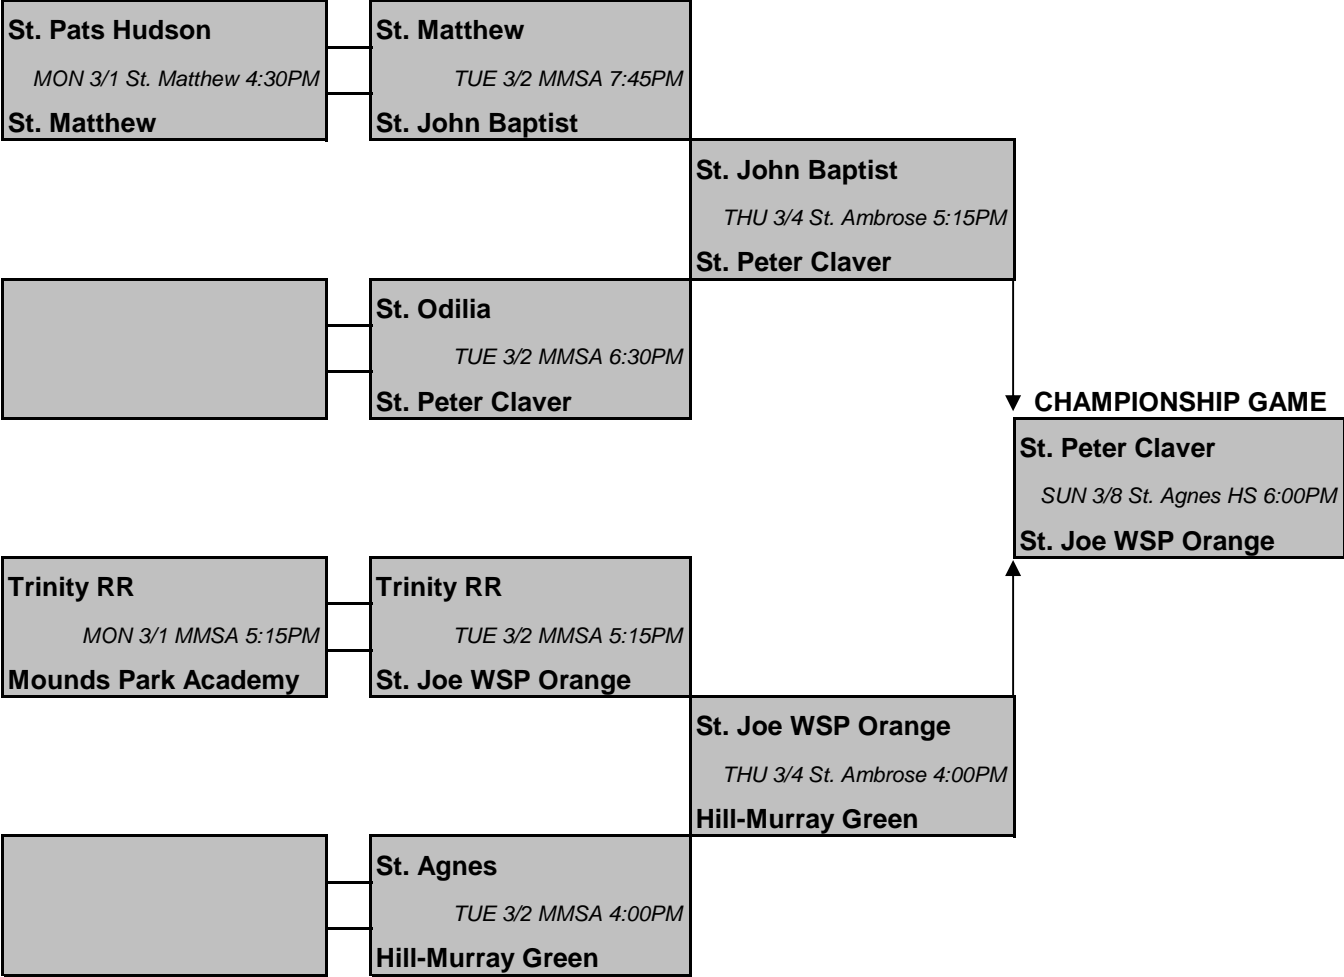

<u>CATHOLIC</u>	<u>ATHLETIC</u>	<u>ASSOCIATION</u>	<u>PLAYOFFS</u>
<u>2010</u>	<u>BOYS A CLASS B</u>	<u>BASKETBALL</u>	<u>BRACKET</u>

Playoffs are single elimination.

Admission will be collected at every site.
 Adults \$2.00
 Children \$1.00